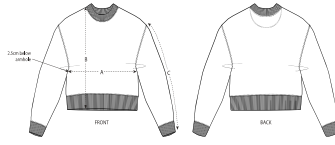

SIZES		XS	S	M	L	XL	XXL
A	Half Chest	47.5	50	53	56	59	62
B	Body Length	49.5	51.5	53.5	55.5	56.5	57.5
C	Sleeve Length	50	50	51	51.5	52	52